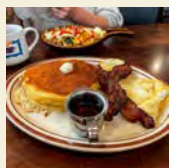

Legendary Breakfast

Legendary Breakfast #1 14.95

Two eggs from Labar Poultry Farm, hash browns, choice of toast with Nueske's Bacon or Case Country Sausage Links
Choice of white, wheat, sourdough, old country rye toast, or English muffin

Legendary Breakfast #2 14.95

Two eggs from Labar Poultry Farm & two pancakes with bacon or sausage

Marta's Down Home Biscuits & Gravy 13.95

Topped with Two Eggs & side of Hash Browns 16.95

Breakfast Burrito 14.95

Eggs, sausage, hash browns, cheddar cheese, salsa & sour cream

Country Fried Steak with Two Eggs 16.95

Smothered in our sausage gravy & served on a bed of crispy hash browns with 1 buttermilk biscuit

Señor Earl's Wet Chorizo Burrito 16.95

Eggs, local Case Country Farm chorizo, bacon, avocado, pepper jack & hash browns smothered in enchilada & queso blanco